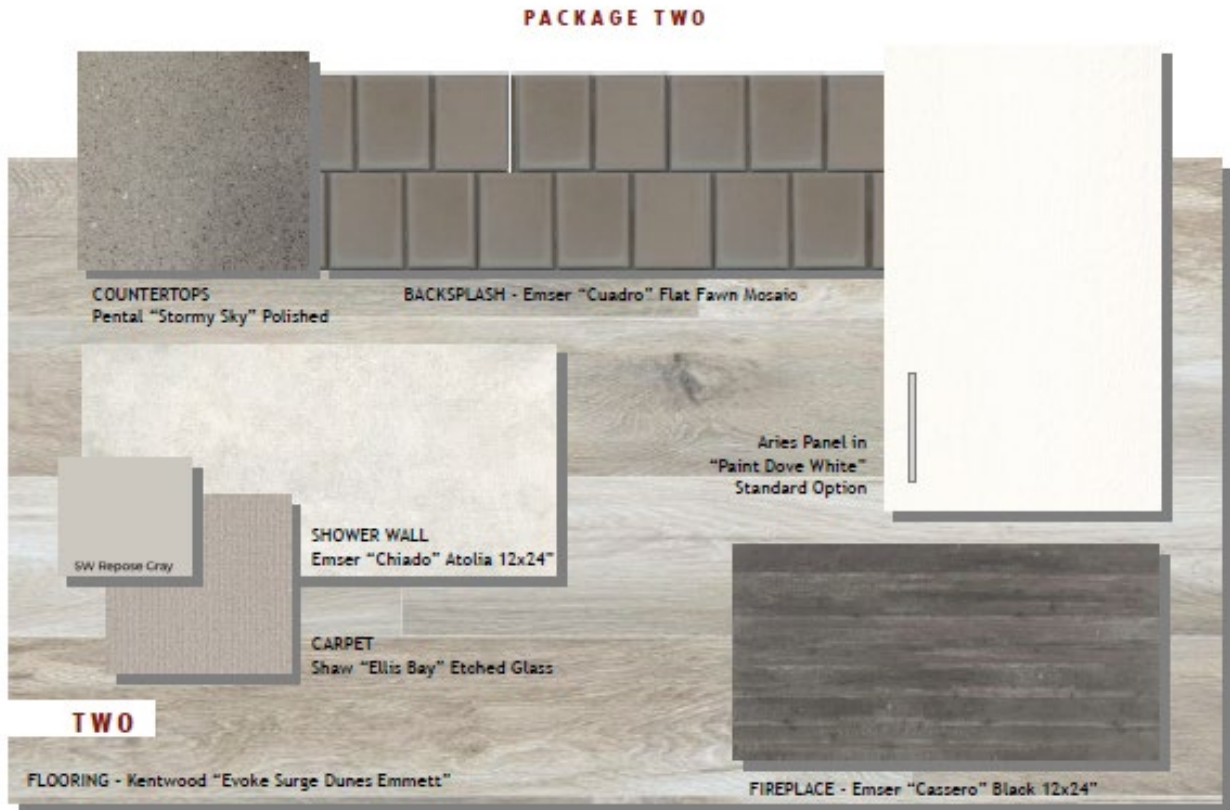

BOARDROOM DESIGNS - continued