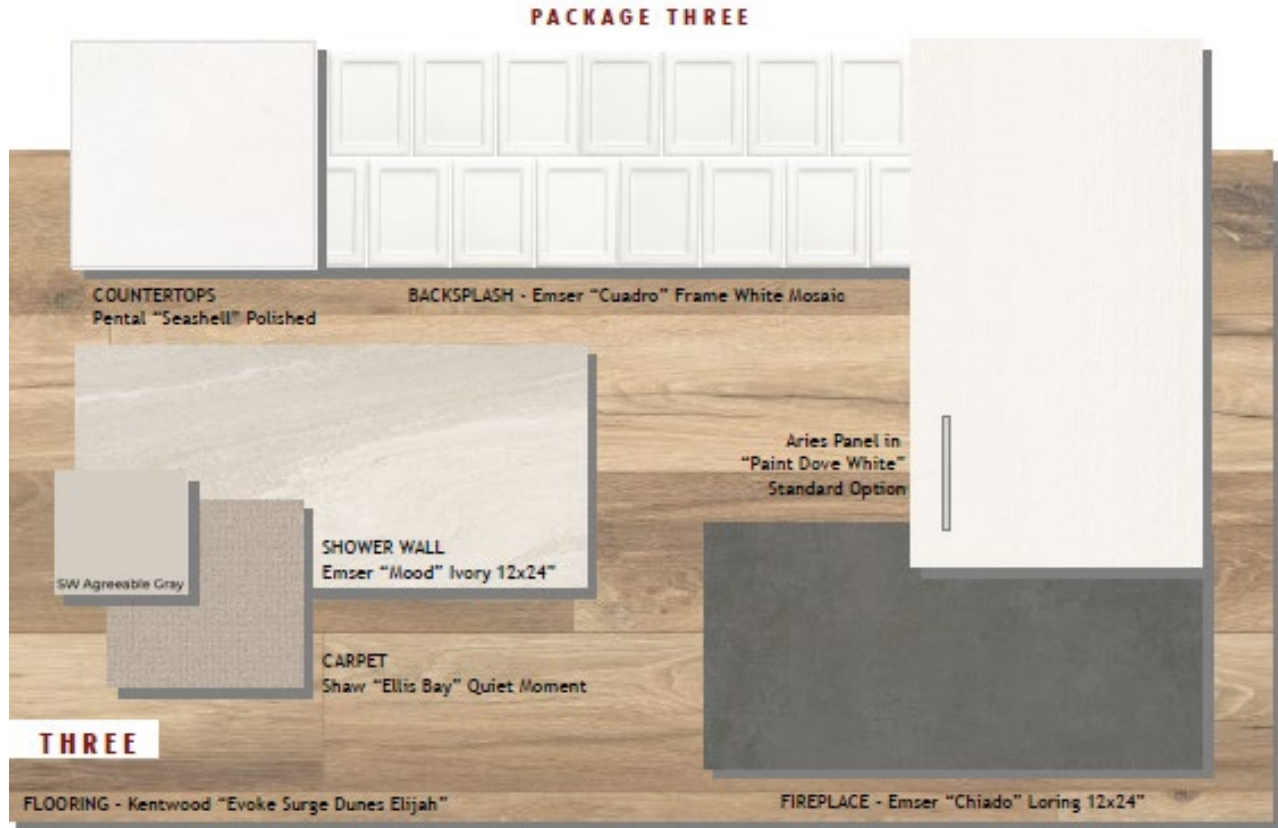

BOARDROOM DESIGNS - continued