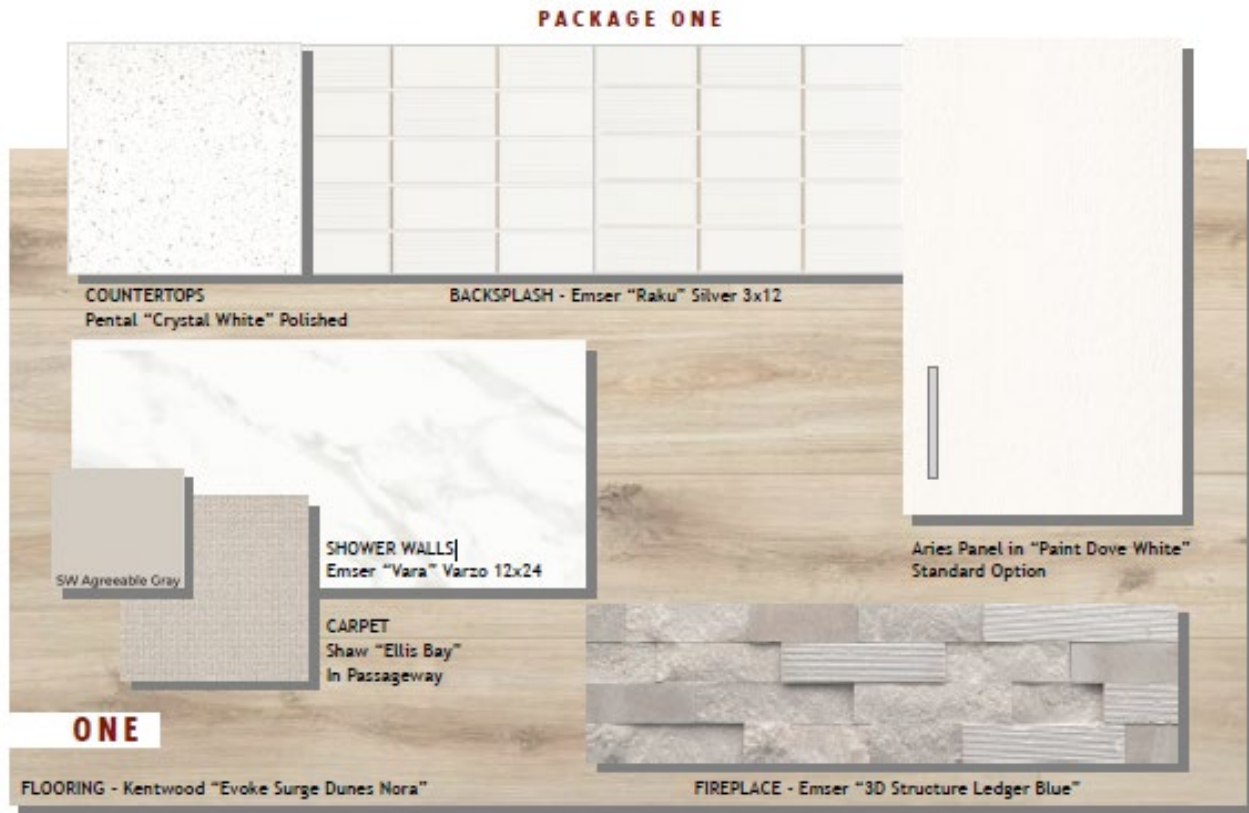

INTERIOR BODY & TRIM PAINT

SW7029 Agreeable Gray
Body

SW7015 Repose Gray
Body

SW7005 Pure White
Trim

BOARDROOM DESIGNS

At Tailored Homes, we understand that decorating your home can be overwhelming. That’s why we offer our Boardroom Design Packages to simplify the process and provide you with a beautiful home that reflects your lifestyle.

With our five professionally designed interior packages, you can choose the one that best fits your preferences and taste. Each Package contains everything you need to complete your interior material & color selections. We can take care of the details, so you can relax and enjoy building your new home.